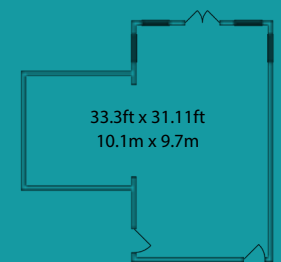

THEATRE STYLE

Up to 40 delegates

PRIVATE DINING

Up to 40 guests

AG'S

Elegant decor and tastefully appointed furnishings suited to a variety of room layouts.

BOARDROOM

Up to 20 delegates