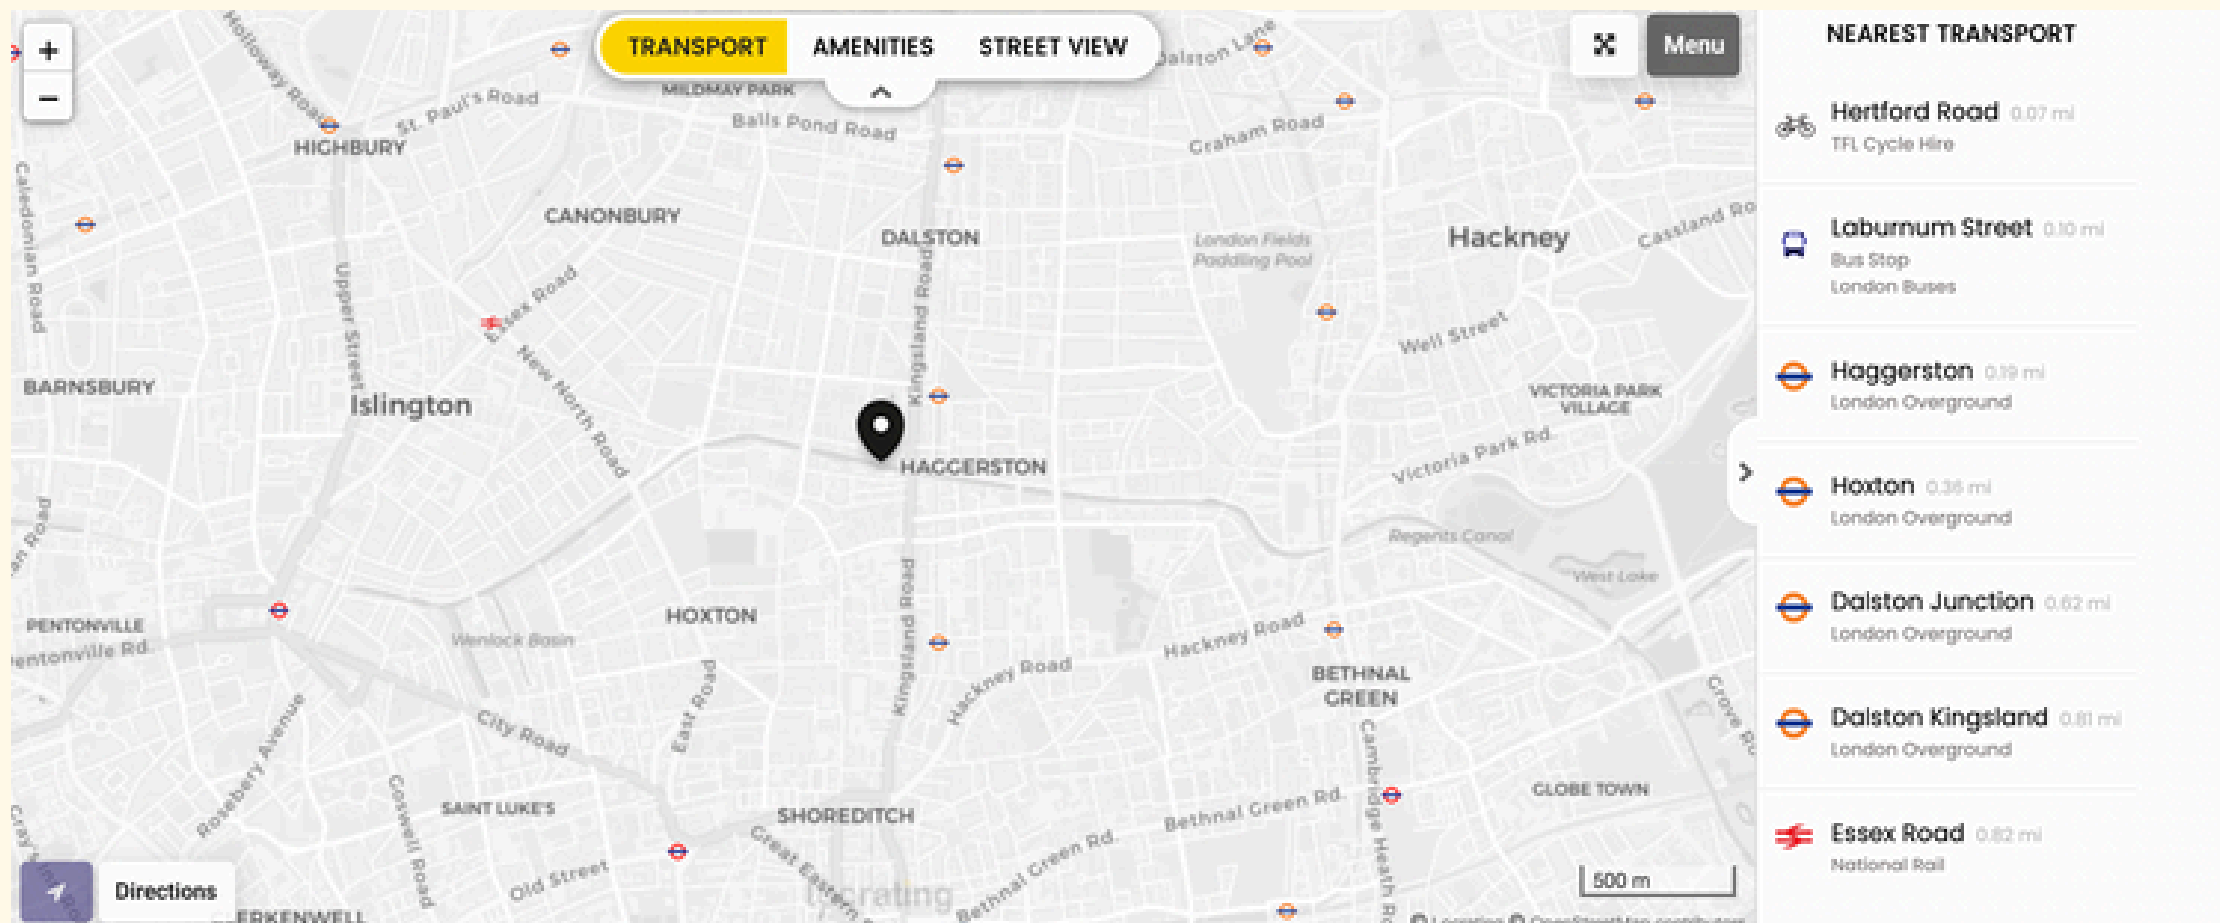

BÔNE

HIRE | EVENTS

www.boneshoreditch.co.uk

^
BÔNE

CANAL SIDE DINING

the AREA

SITUATED ON THE NORTH SIDE OF ORSMAN ROAD, JUST 100 METRES FROM THE JUNCTION WITH KINGSLAND ROAD, THIS SPACE IS IDEALLY POSITIONED IN A VIBRANT, MIXED-USE AREA. THE NEIGHBOURHOOD IS HOME TO A DYNAMIC BLEND OF CREATIVE STUDIOS, MODERN OFFICES, AND A THRIVING RESIDENTIAL COMMUNITY.

HAGGERSTON OVERGROUND STATION IS ONLY A SHORT WALK AWAY, PROVIDING EXCELLENT TRANSPORT CONNECTIONS, ALONG WITH MULTIPLE BUS ROUTES RUNNING ALONG KINGSLAND ROAD. THE BUILDING IS UNIQUELY POSITIONED DIRECTLY ALONGSIDE THE PICTURESQUE REGENT'S CANAL, OFFERING A TRANQUIL AND INSPIRING SETTING THAT'S PERFECT FOR CREATIVE AND PROFESSIONAL USE.