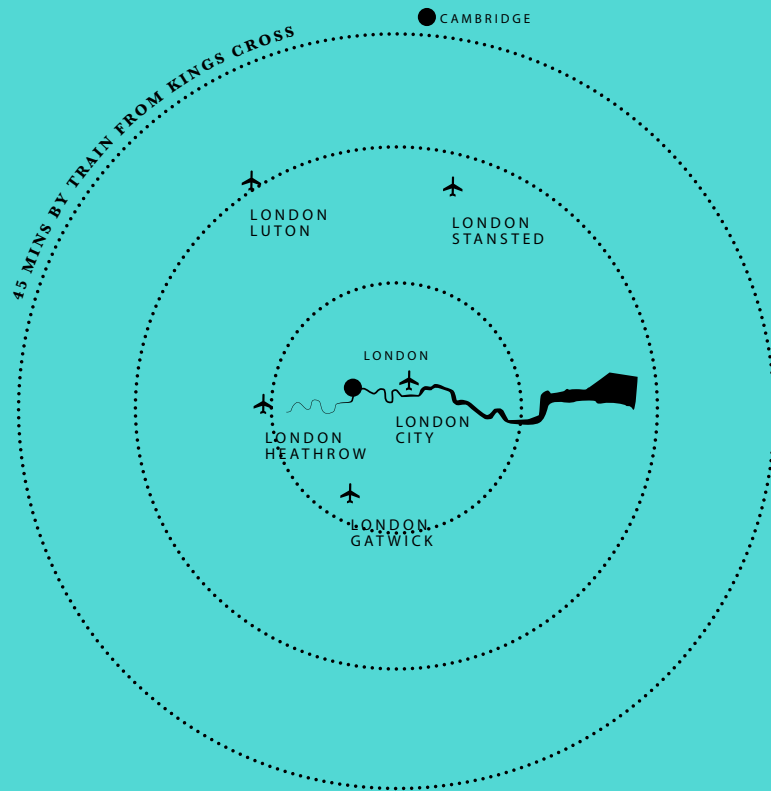

Our wine list is as eclectic as the college crests that adorn the stained glass windows and when the sun sets, the chandeliers dim, while the evening continues over candlelight.

UNIQUE EXPERIENCES AND TEAM BUILDING

FIND US HERE

ADDITIONAL INFORMATION

Directions:

By train: 45 minutes from Kings Cross station.

By foot: 15 minutes on foot from Cambridge station.

By car: Located on Regent Street, with accessible routes from M11, A10 and A14.