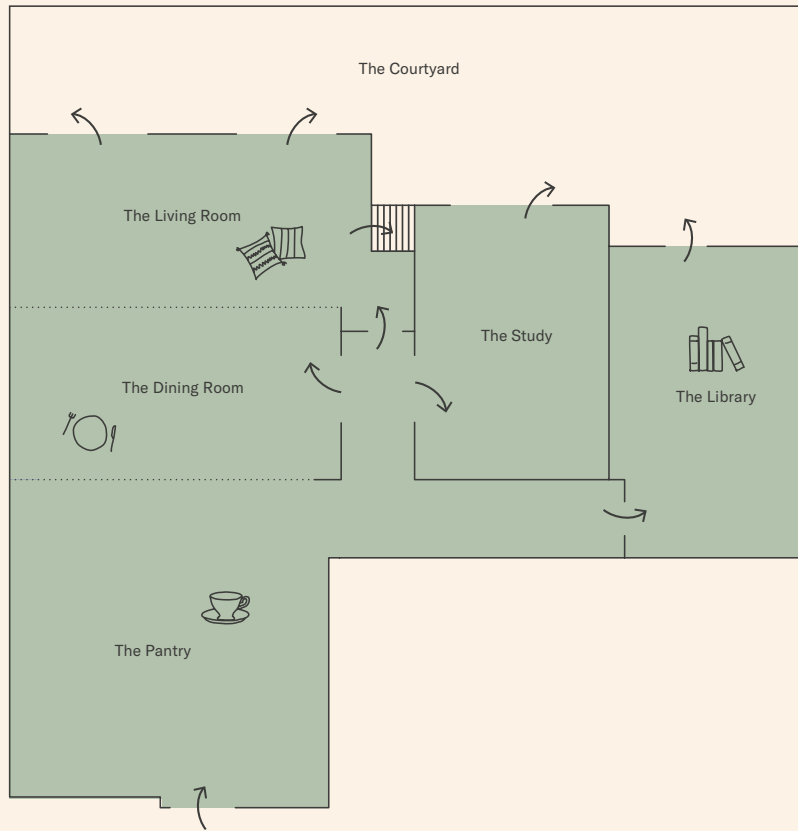

The Hoxton, Shepherd's Bush
65 Shepherd's Bush Green, London W12 8QE

The Dining Room & The Living Room

the hoxton

The Hoxton, Shepherd's Bush
65 Shepherd's Bush Green, London W12 8QE

The Apartment | 4 rooms

Room	Boardroom	Theatre	U-shape	Private Dining	Reception
Dining Room	16	20	-	18	25
Living Room	16	24	-	18	25
Dining & Living Combined	32	56	25	36	50
Study	12	25	-	14	20
Library	14	20	-	16	20
Pantry	-	-	-	-	50
The Apartment	-	60	-	56	160