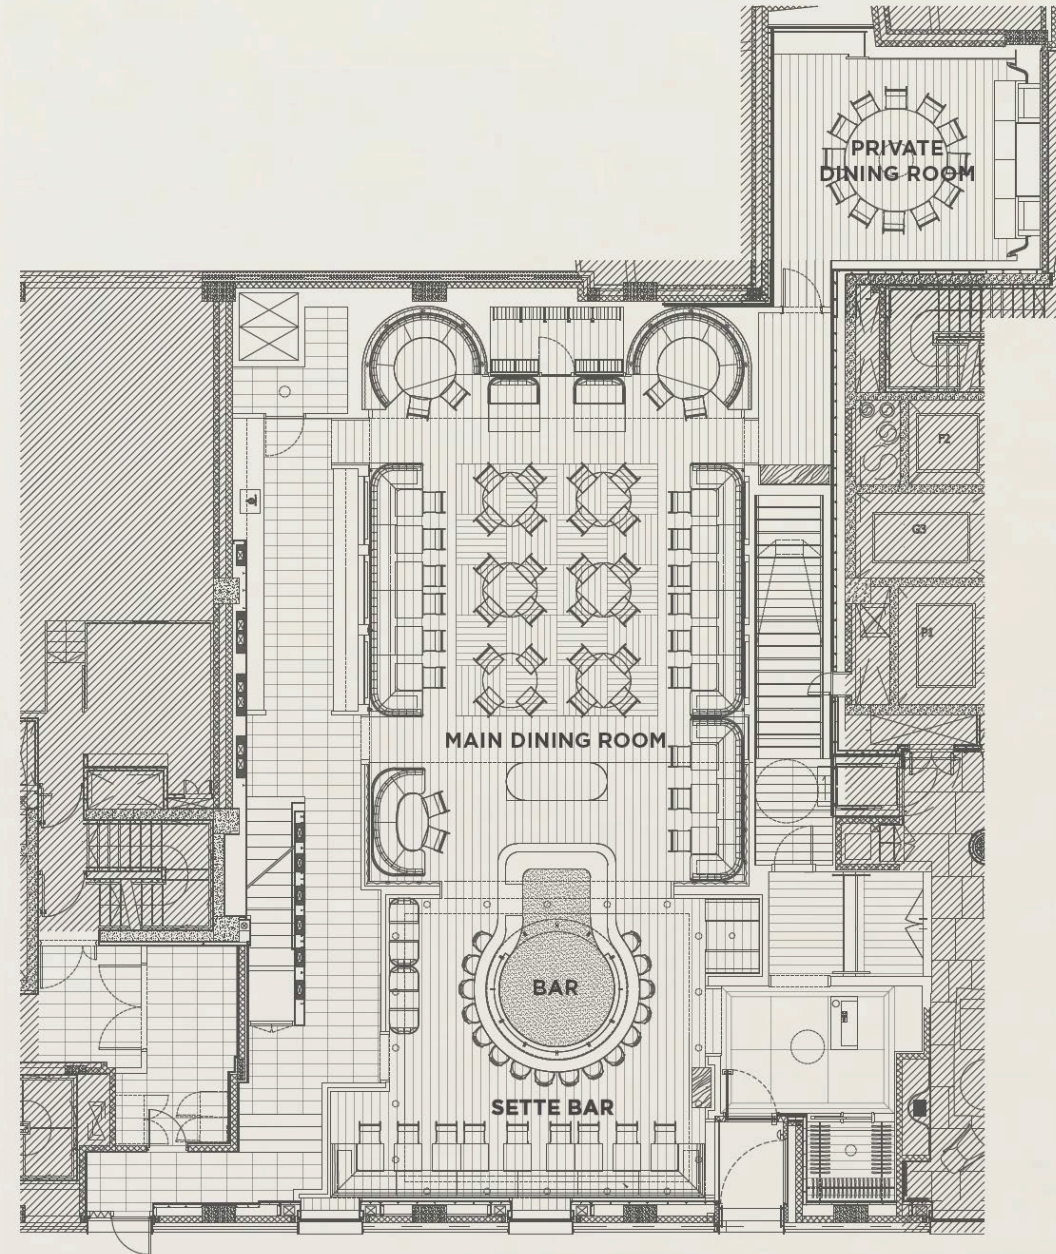

## floor plan & capacity

### PRIVATE DINING ROOM EVENTS:

- Our Private Dining Room can seat up to 18 guests and is available for breakfast, lunch and dinner.

### BREAKFAST / LUNCH MAIN DINING ROOM EVENTS:

- Exclusive Hire : 90 guests seated / 175 standing  
(includes main dining room, sette bar and private dining room)
- Semi-private : Seating up to 85 guests
- Group Dining in Front Dining Room : Seating up to 28 guests

### DINNER MAIN DINING ROOM EVENTS:

- Exclusive Hire : 90 guests seated / 175 standing  
(includes main dining room, Sette bar and private dining room)
- Non-private Group in Main Dining Room : Seating up to 12 guests