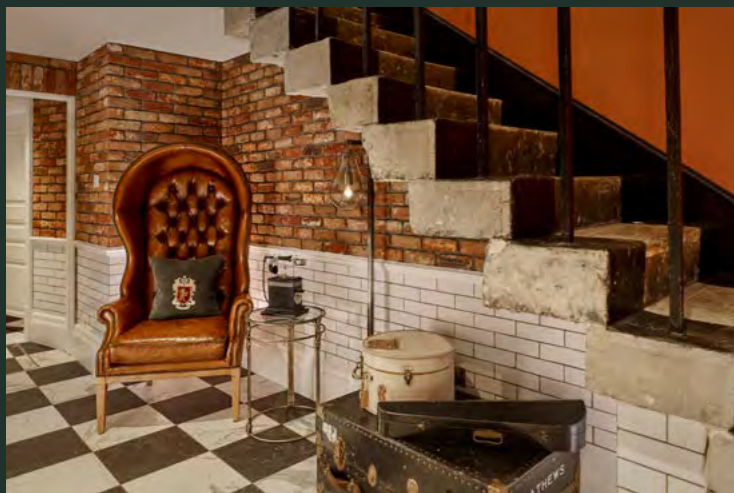

# THE RESIDENCE

Introducing our stylish event space, The Residence at Holmes Hotel London. Comprising of five unique and creative spaces, choose an individual room, or a combination of rooms to celebrate in - the choice is yours.