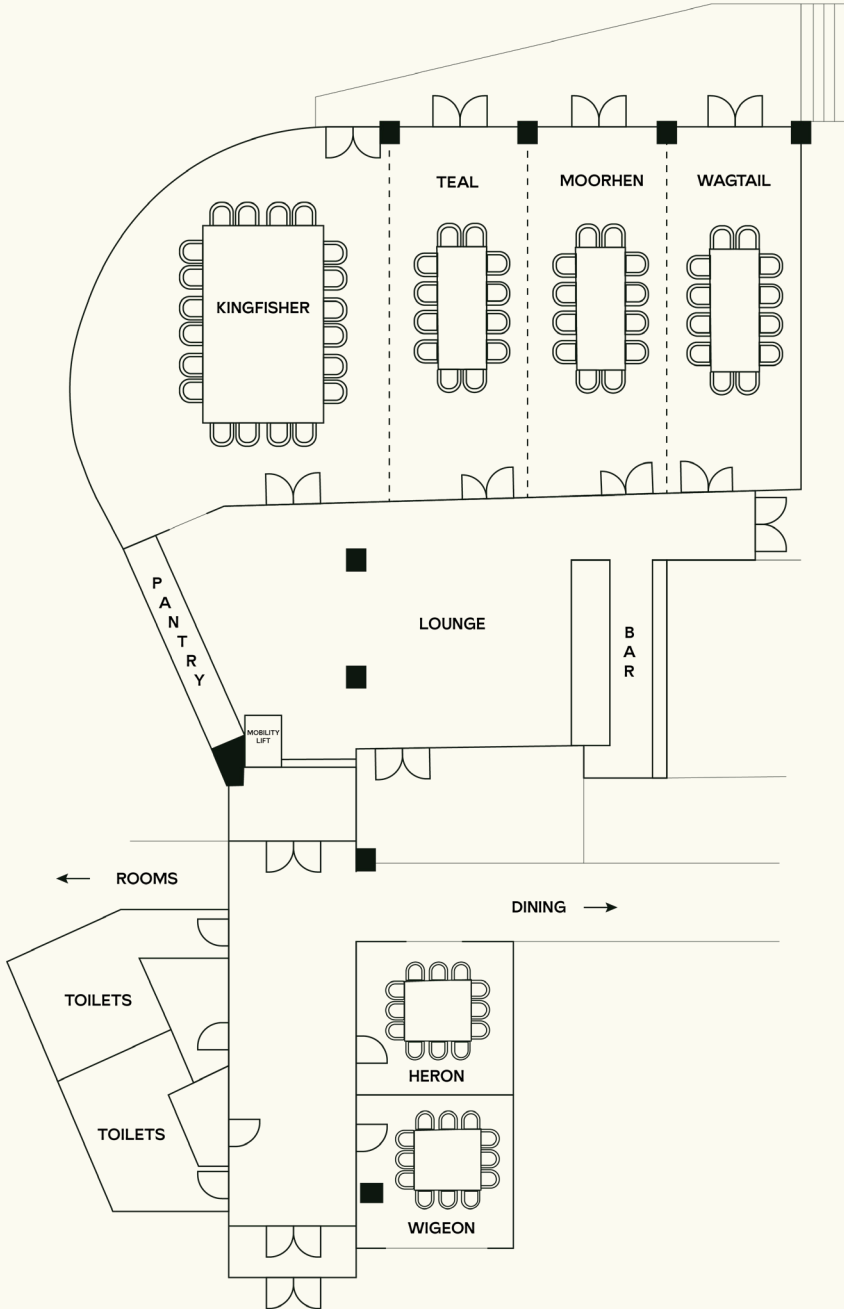

## THE SPACE

The Events Space is designed for ultimate flexibility. There are six rooms, all with soundproof walls that can be easily moved to create bigger spaces as required. The smallest space seats 4 people, while the largest seats 120.

## THE SPACE

### ROOM CAPACITY

	PRIVATE DINING	THEATRE STYLE	BOARD-ROOM	CABARET (LONGS)	'U' SHAPE
<b>THE TEAL</b> CEILING HEIGHT: 2.6m LxW: 10.41m x 4m TOTAL SQ METRES: 40	26	20	19	-	-
<b>THE WIGEON</b> CEILING HEIGHT: 2.6m LxW: 4.24m x 4.29m TOTAL SQ METRES: 15	4	-	4	-	-
<b>THE KINGFISHER</b> CEILING HEIGHT: 2.6m LxW: 10.41m x 9.19m TOTAL SQ METRES: 85	34	54	24	29	22
<b>THE KINGFISHER + THE TEAL</b>	52	100	28	51	32
<b>THE HERON</b> CEILING HEIGHT: 2.6m LxW: 4.24m x 4.29m TOTAL SQ METRES: 15	8	-	8	-	-
<b>THE MOORHEN</b> CEILING HEIGHT: 2.6m LxW: 4m x 10.41m TOTAL SQ METRES: 40	26	20	19	-	-
<b>THE KINGFISHER + THE TEAL + MOORHEN</b>	78	140	-	72	-
<b>THE TEAL + MOORHEN</b>	52	50	-	24	22
<b>THE WAGTAIL</b> CEILING HEIGHT: 2.6m LxW: 3.8m x 10.41m TOTAL SQ METRES: 39	20	20	19	-	-
<b>THE TEAL + MOORHEN + WAGTAIL</b>	87	108	-	48	32
<b>MOORHEN + WAGTAIL</b>	52	50	-	24	22
<b>THE AVIARY</b> Exclusive use	120	140	-	93	-

# THE SPACE