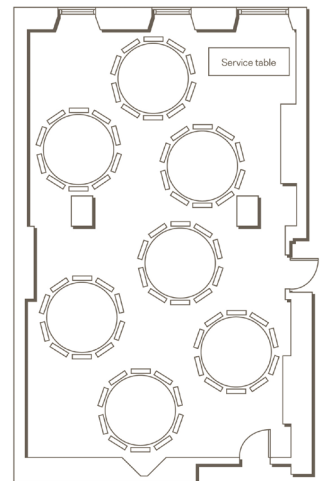

BROWN'S HOTEL
LONDON

A ROCCO FORTE HOTEL

The Clarendon Room

Brown's largest event space, The Clarendon Room, is named after Clarendon House, once the grandest residence on Piccadilly.

- High ceilings
- Natural daylight
- Private entrance on Dover Street
- Licensed for weddings

Boardroom

Banquet

Size	Dimensions L x W x H	Boardroom	Hollow Square	Cabaret	Classroom	Banquet	Standing Reception	Theatre	U-Shape	Wedding Ceremony
76m ² 825ft ²	11.3 x 6.7 x 3.4m 37' x 22" x 11'	32	30	35	30	70	120	70	30	60