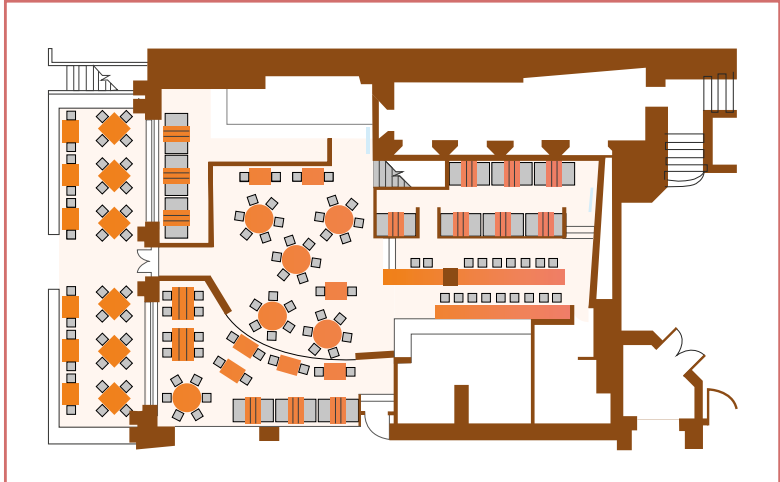

UNIQUE FEATURES

- PRIVATE DINING ROOM
- PRIME LOCATION

EVENT SPACE VIDEO

CAFE CAPACITY & FLOOR MAP

GROUND LEVEL FLOOR PLAN

LOWER GROUND FLOOR PLAN

	SEATED	STANDING
ROCK ROOM	UP TO 115 PPL	UP TO 200 PPL
GROUND FLOOR	UP TO 110 PPL	UP TO 200 PPL
FULL VENUE	UP TO 225 PPL	UP TO 400 PPL
BACK ROOM BAR	UP TO 25 PPL	UP TO 50 PPL
TERRACE	UP TO 40 PPL	UP TO 60 PPL