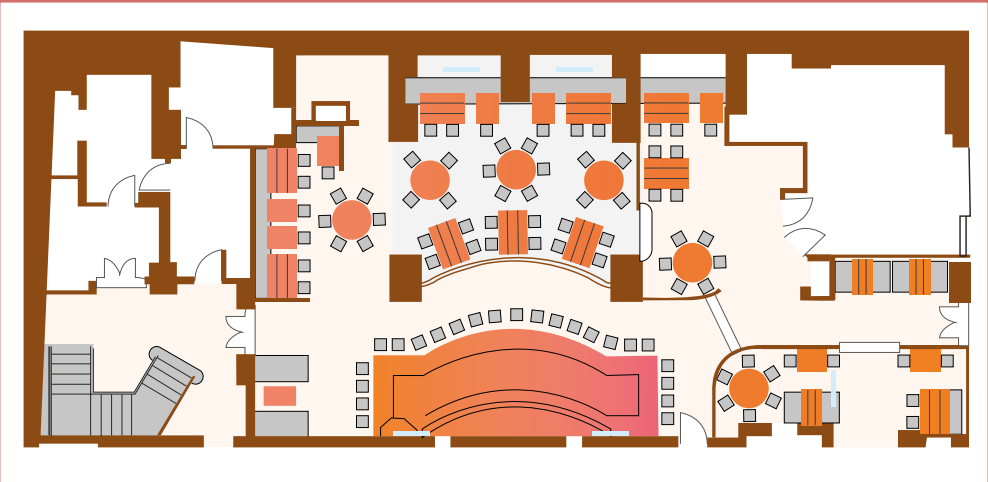

UNIQUE FEATURES

- PRIVATE DINING ROOM
- PRIME LOCATION

EVENT SPACE VIDEO

CAFE CAPACITY & FLOOR MAP

GROUND LEVEL FLOOR PLAN

LOWER GROUND FLOOR PLAN

	SEATED	STANDING
ROCK ROOM	UP TO 115 PPL	UP TO 200 PPL
GROUND FLOOR	UP TO 110 PPL	UP TO 200 PPL
FULL VENUE	UP TO 225 PPL	UP TO 400 PPL
BACK ROOM BAR	UP TO 25 PPL	UP TO 50 PPL
TERRACE	UP TO 40 PPL	UP TO 60 PPL