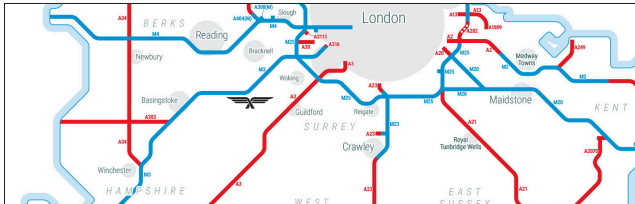

Located just 35 minutes by train from London Waterloo and 30 minutes by car from Heathrow Airport, Aviator is the only hotel located on the perimeter of a private airport overlooking spectacular views of the runway.

Aviator conveniently has direct access to Farnborough International via a controlled gate so that you can enjoy a relaxed coffee infused morning and a short stroll to your event or conference, including Farnborough International Airshow.

*Contact our Events team for more information.
eventsteam@aviatorhampshire.com / 01252 555892*

FIND US

JET IN FROM ABROAD OR CRUISE IN ON FOUR WHEELS

*Aviator is primely positioned in North Hampshire.
Located just 35 minutes by train from London Waterloo,
30 minutes by car from Heathrow and 50 minutes by car from
Gatwick, travelling to the hotel is effortless and convenient.*