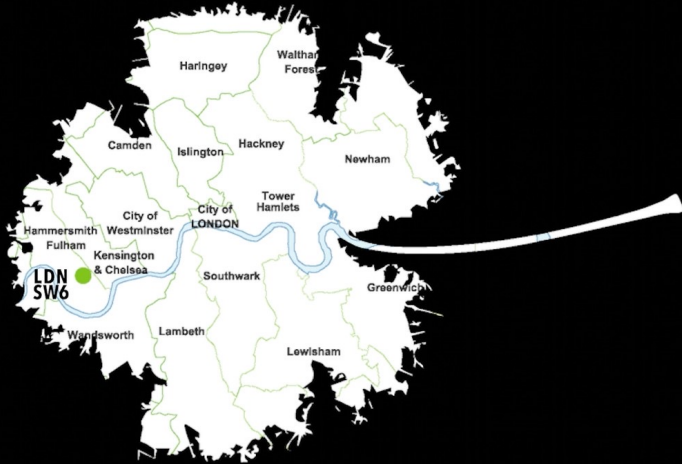

London Cru - the UK's first urban winery, can be hired exclusively for up to 100 guests. From dry hire to location shoots, exhibitions, meetings & conferences to drink receptions, Christmas Parties to corporate networking events PLUS LOADS more - our state-of-the-art boutique winery provides a unique back drop to make your event stand out!

Housed in a grade listed Victorian warehouse, the venue offers 2 versatile and distinct rooms which can be hired individually or together for one large event.

London Cru,
21-27 Seagrave Road,
London SW6 1RP,
United Kingdom