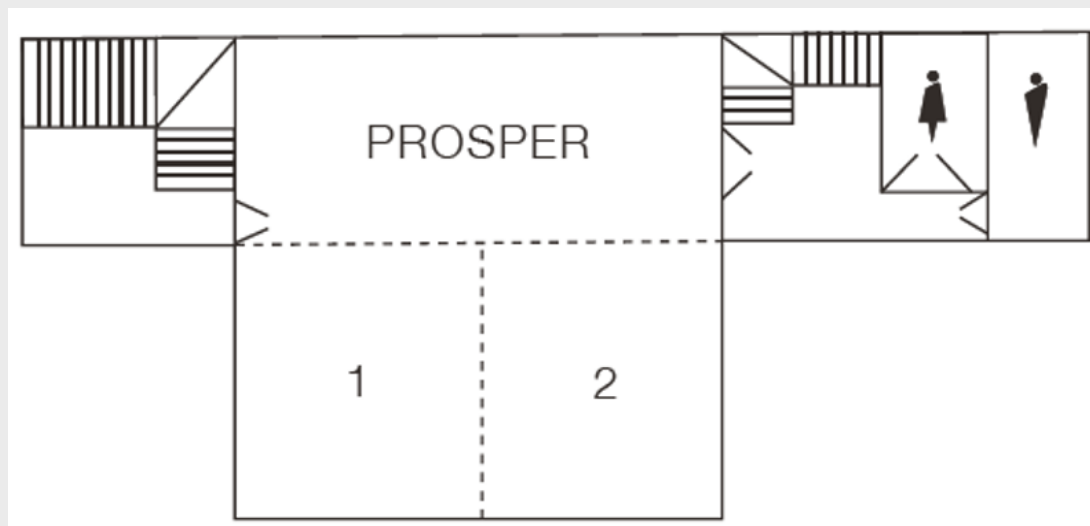

Prosper Suite

(12.8m x 11.1m x 2.5m)

- A quiet and secluded space
- Ideal for those confidential meeting with a private ante room for tea/coffee and lunch

Room Dimensions

Prosper Suite	12.8 x 11.1 x 2.5	142.08 m ²
Prosper 1 + 2	12.8 x 7.6 x 2.5	138.25 m ²
Prosper 1 or 2	12.8 x 7.6 x 2.5	47.88 m ²

Room Capacity

MEETING ROOM	BOARDROOM	HOLLOW SQUARE	U- SHAPE	CLASSROOM	THEATRE	CABARET (TABLES OF 8)	DRINKS RECEPTION	SEATED BUFFET	DINNER DANCE	SEATED DINNER	BUFFET RECEPTION
Prosper Suite	36	42	38	80	150	72	140	60	80	90	110
Prosper 1 + 2	30	36	32	45	90	48	90	60	50	60	80
Prosper 1 or 2	18	20	17	22	40	24	40	30	-	30	40