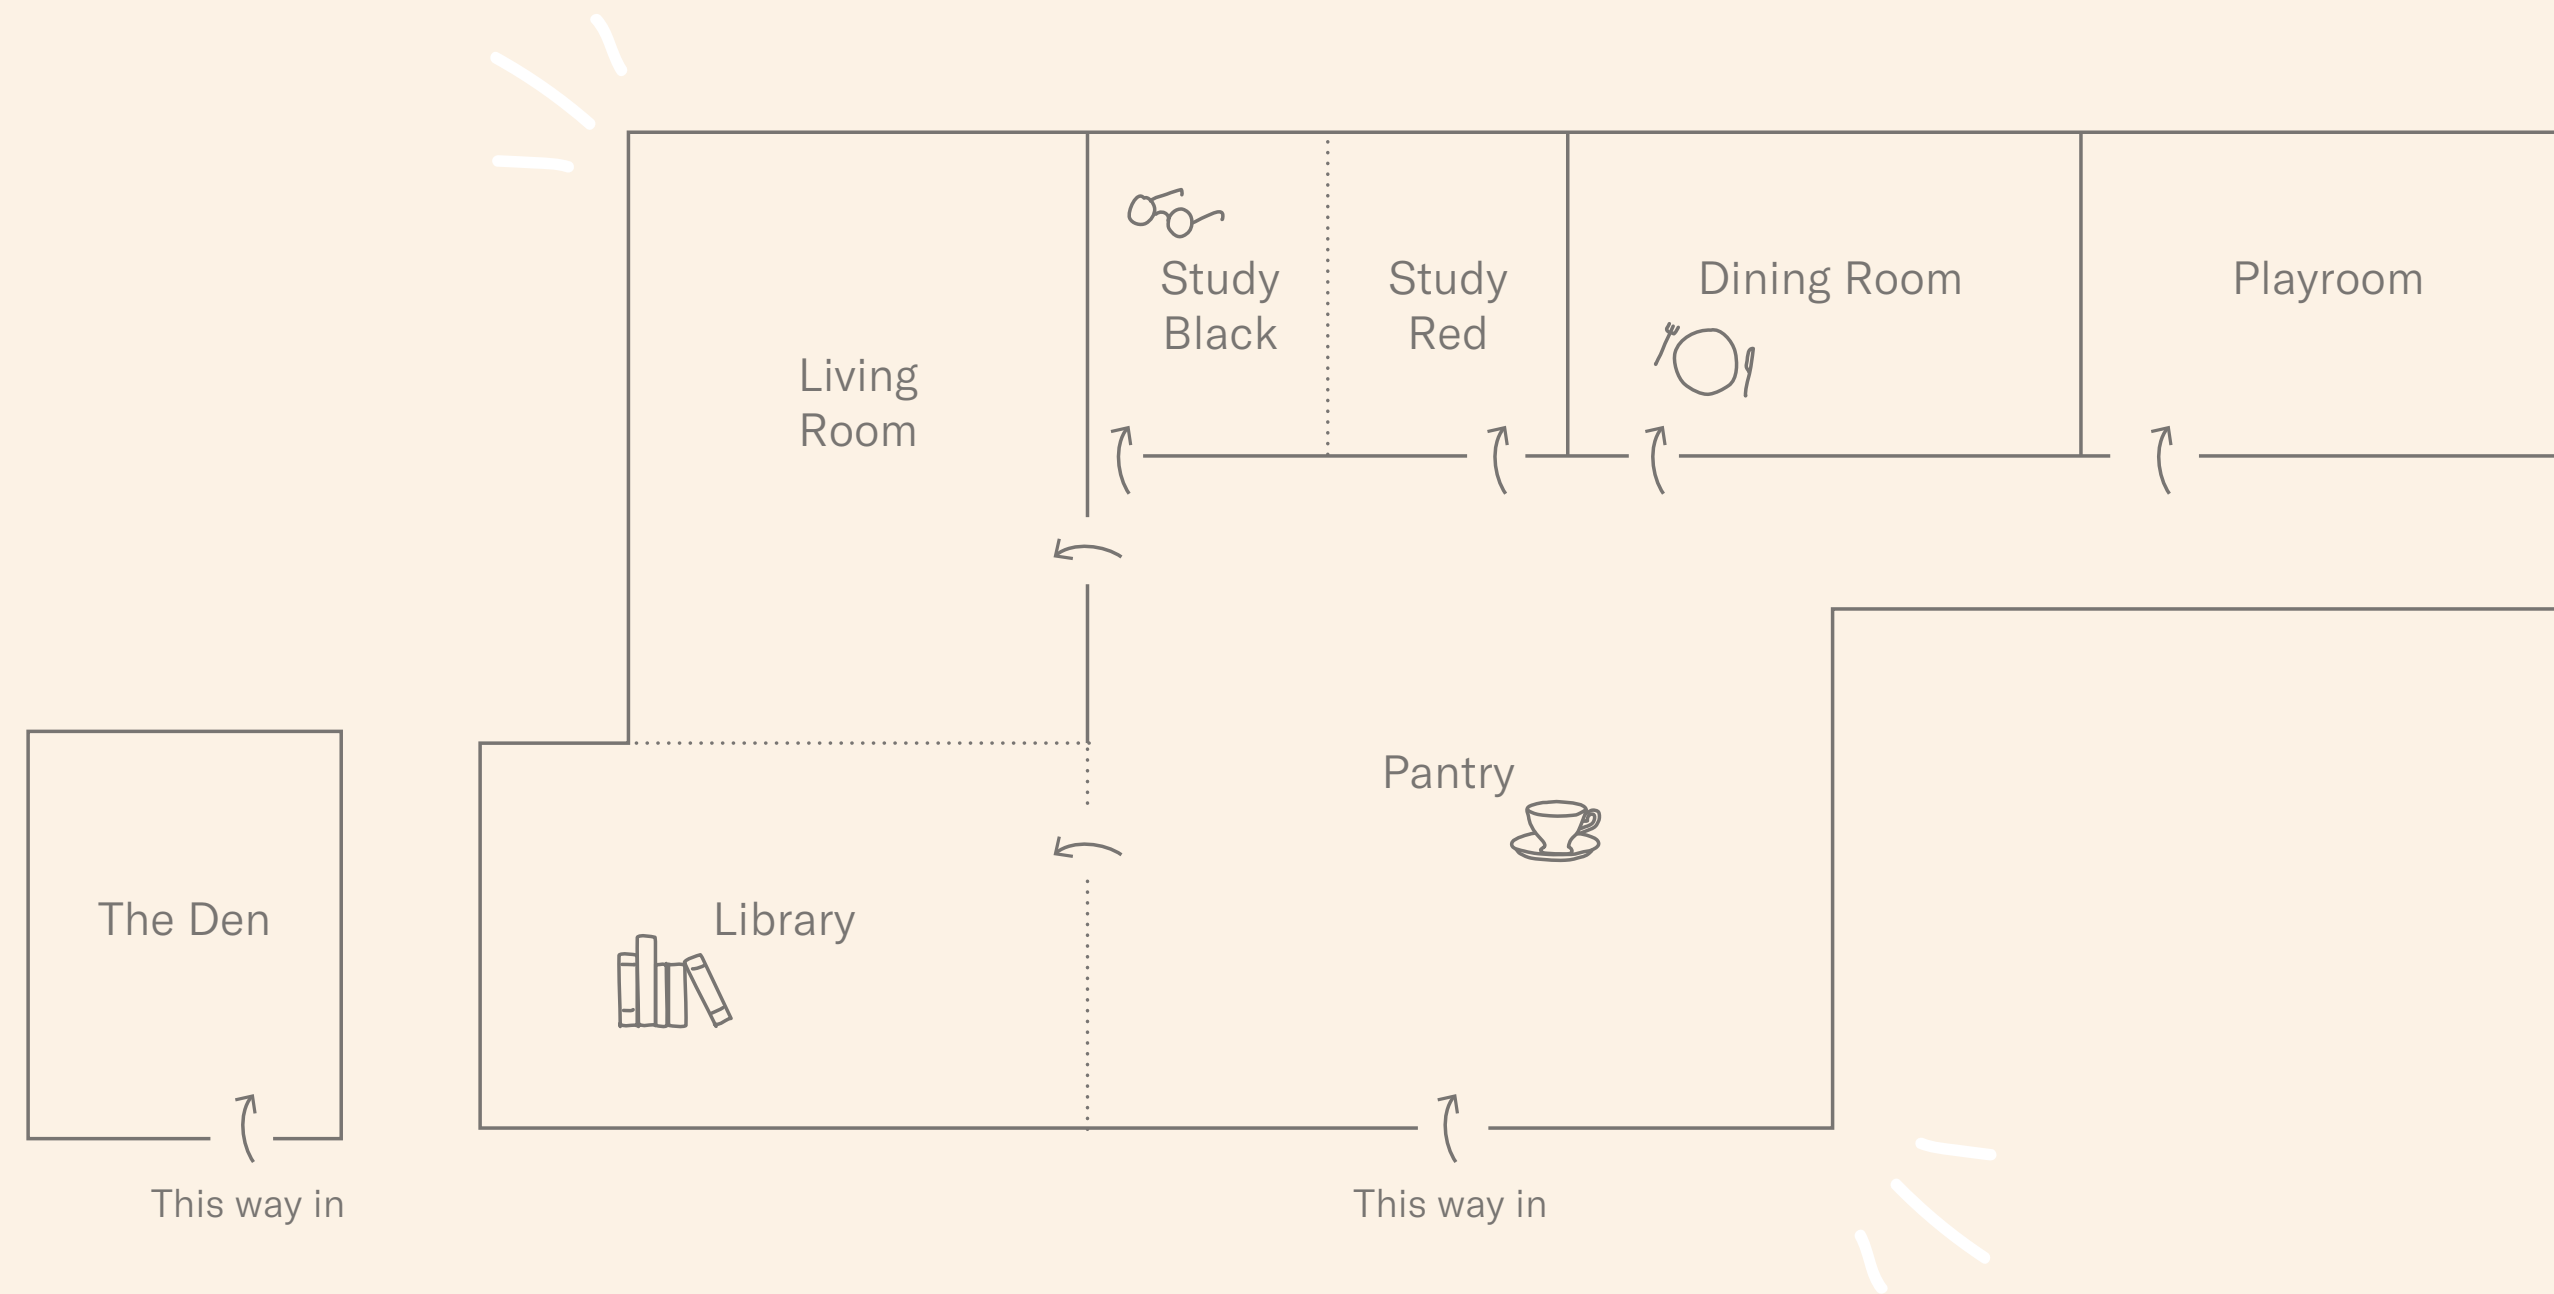

The Pantry

Library & Living Room | *Max peeps: 65*

Library | Max peeps: 25

Living Room | Max peeps: 30

The Studies

the hoxton

Study Black max 6 people ↗

Study Red max 6 people ↙

The Hoxton, Shoreditch
81 Great Eastern St, London, EC2A 3HU

Dining Room | *Max peeps: 20*

Playroom | Max peeps: 10

The Den | Max peeps: 12

The Apartment | 7 rooms

Room	DIMS (SQM2)	Boardroom	Theatre	Cabaret	Casual
Library	38.5	20	25	16	14
Living Room	45.9	20	30	20	20
Library + Living Room	84.4	40	65	42	30
Study Red	10	6	—	—	10
Study Black	10	6	—	—	10
Study Red + Study Black	12	12	15	—	12
Dining Room	15	14	20	14	15
Playroom	0	10	—	—	8
The Den	—	12	—	—	—
The Apartment	152.2	—	—	—	250