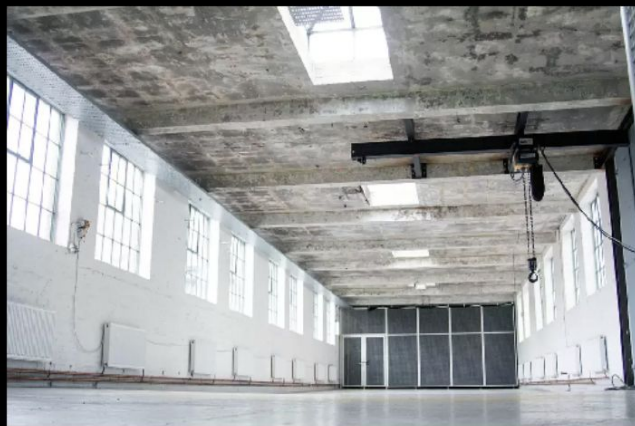

PENTHOUSE

OVERVIEW

CAPACITY: ENQUIRE FOR FURTHER INFORMATION

SPACE: 7.35M W X 30M D X 3.7M H

LICENSING: ENQUIRE FOR FURTHER INFORMATION