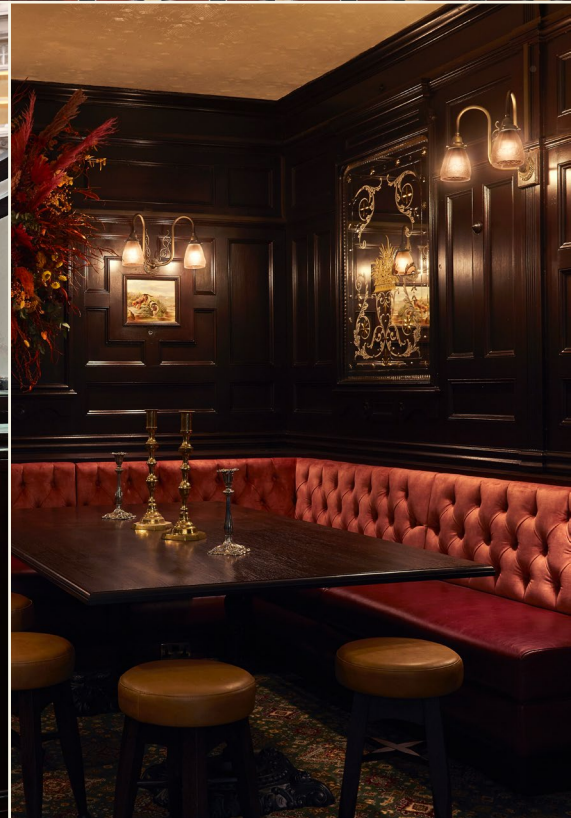

ABOUT

The George is an 18th century, grade II listed pub on Great Portland Street, Fitzrovia. Across two floors, we offer a food and drink menu befitting of a modern London public house.

The George houses several options for group bookings, private dining, canapé receptions, live sports and family style feasting.