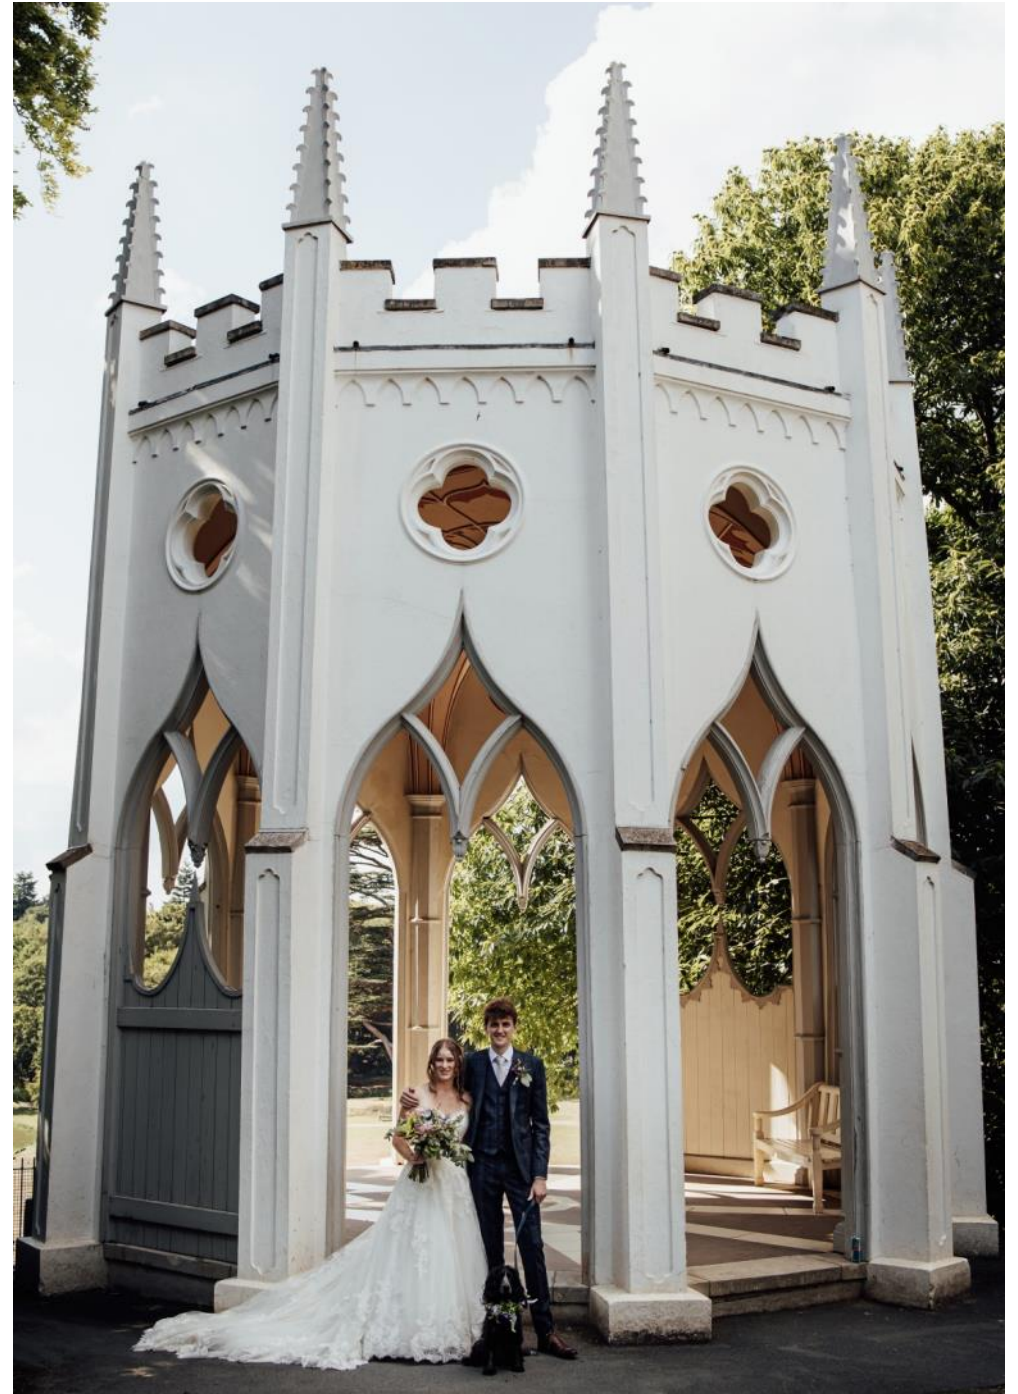

PAINSHILL WEDDINGS

CEREMONIES
AND RECEPTIONS

2024

Thank you for considering Painshill for your wedding. We would be delighted to help make your special day unforgettable.

Painshill, in the heart of Surrey, is a unique wedding ceremony and reception venue set in a beautiful 18th century landscape garden full of romantic follies and stunning views.