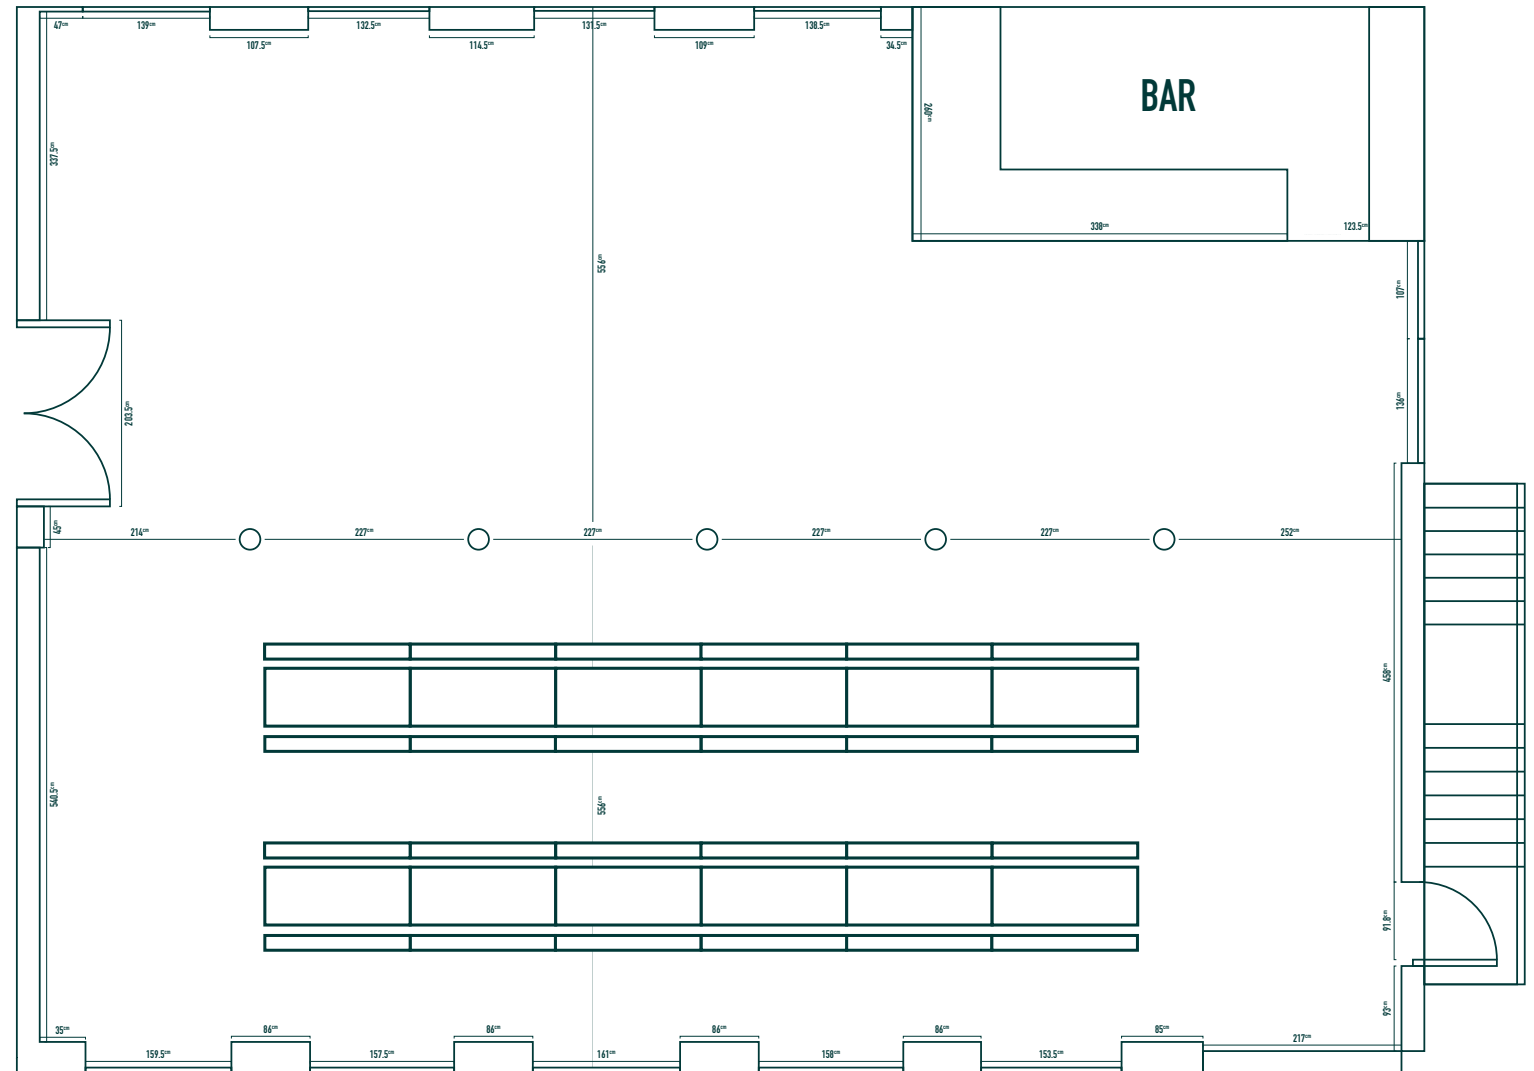

BANQUET TABLE LAYOUT TWO

SEATS
96

FLOOR TO WINDOWSILL	58.5cm
HEIGHT OF WINDOW	192.5cm
HEIGHT OF BAR	124.5cm
HEIGHT OF PILLAR	271cm
TABLE MEASUREMENTS	(W)78cm (L)197cm