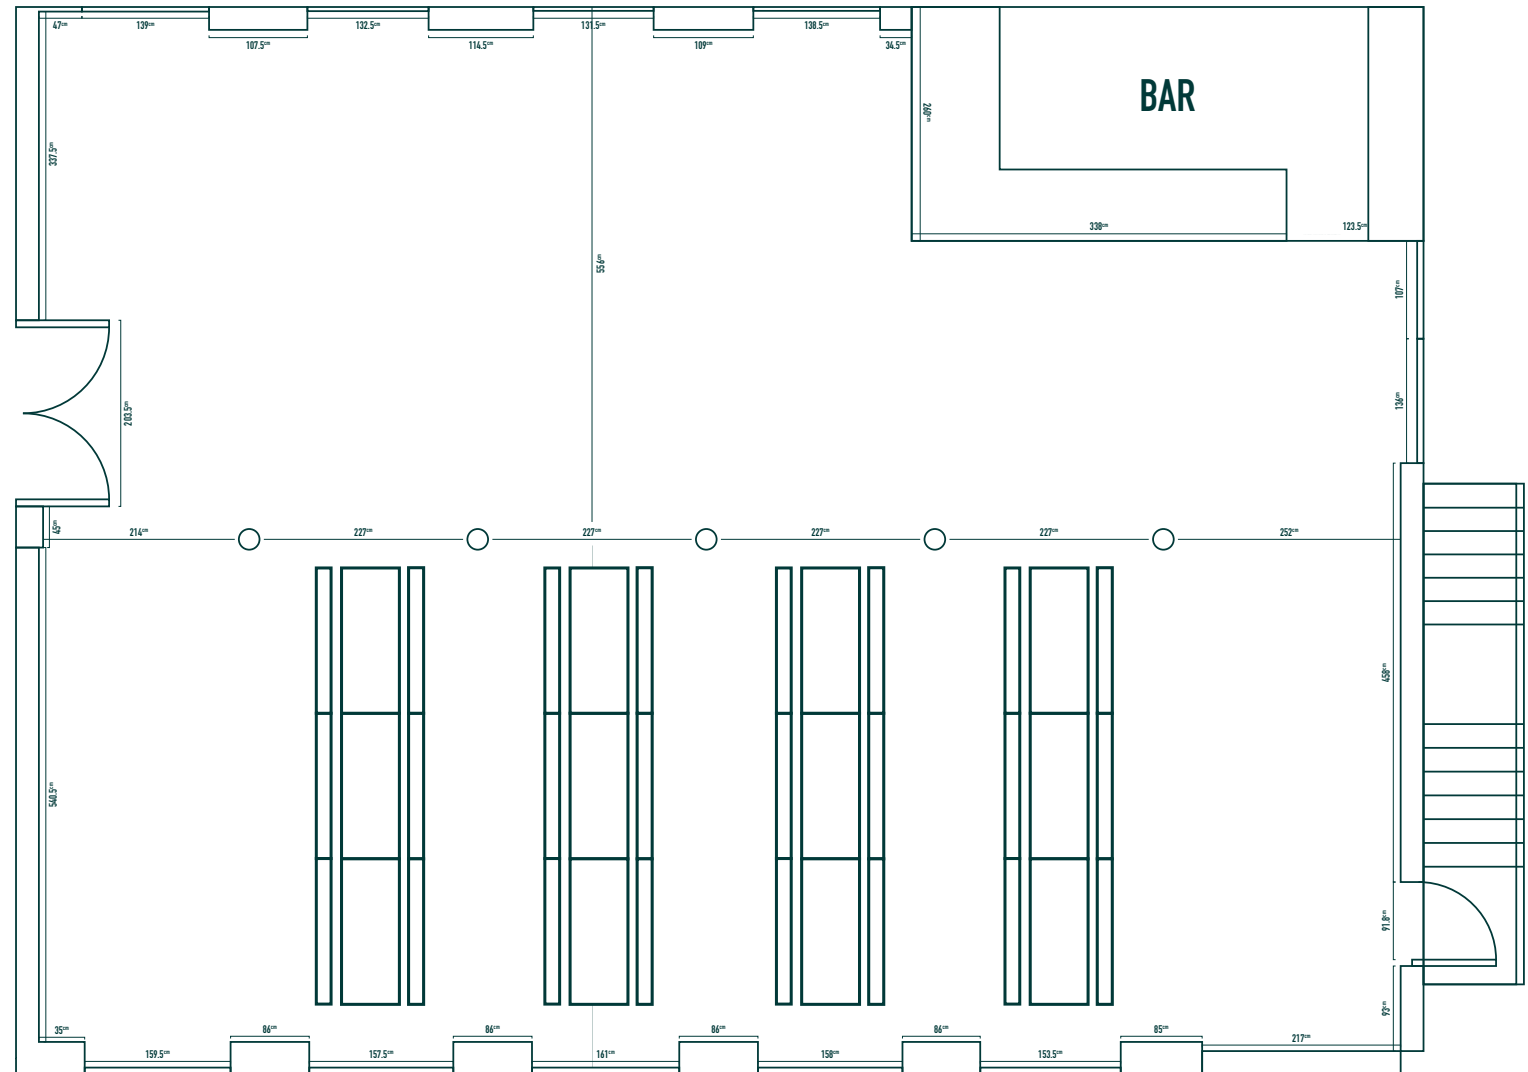

# BANQUET TABLE LAYOUT ONE

SEATS  
**96**

FLOOR TO WINDOWSILL	58.5CM
HEIGHT OF WINDOW	192.5CM
HEIGHT OF BAR	124.5CM
HEIGHT OF PILLAR	271CM
TABLE MEASUREMENTS	(W)78CM (L)197CM