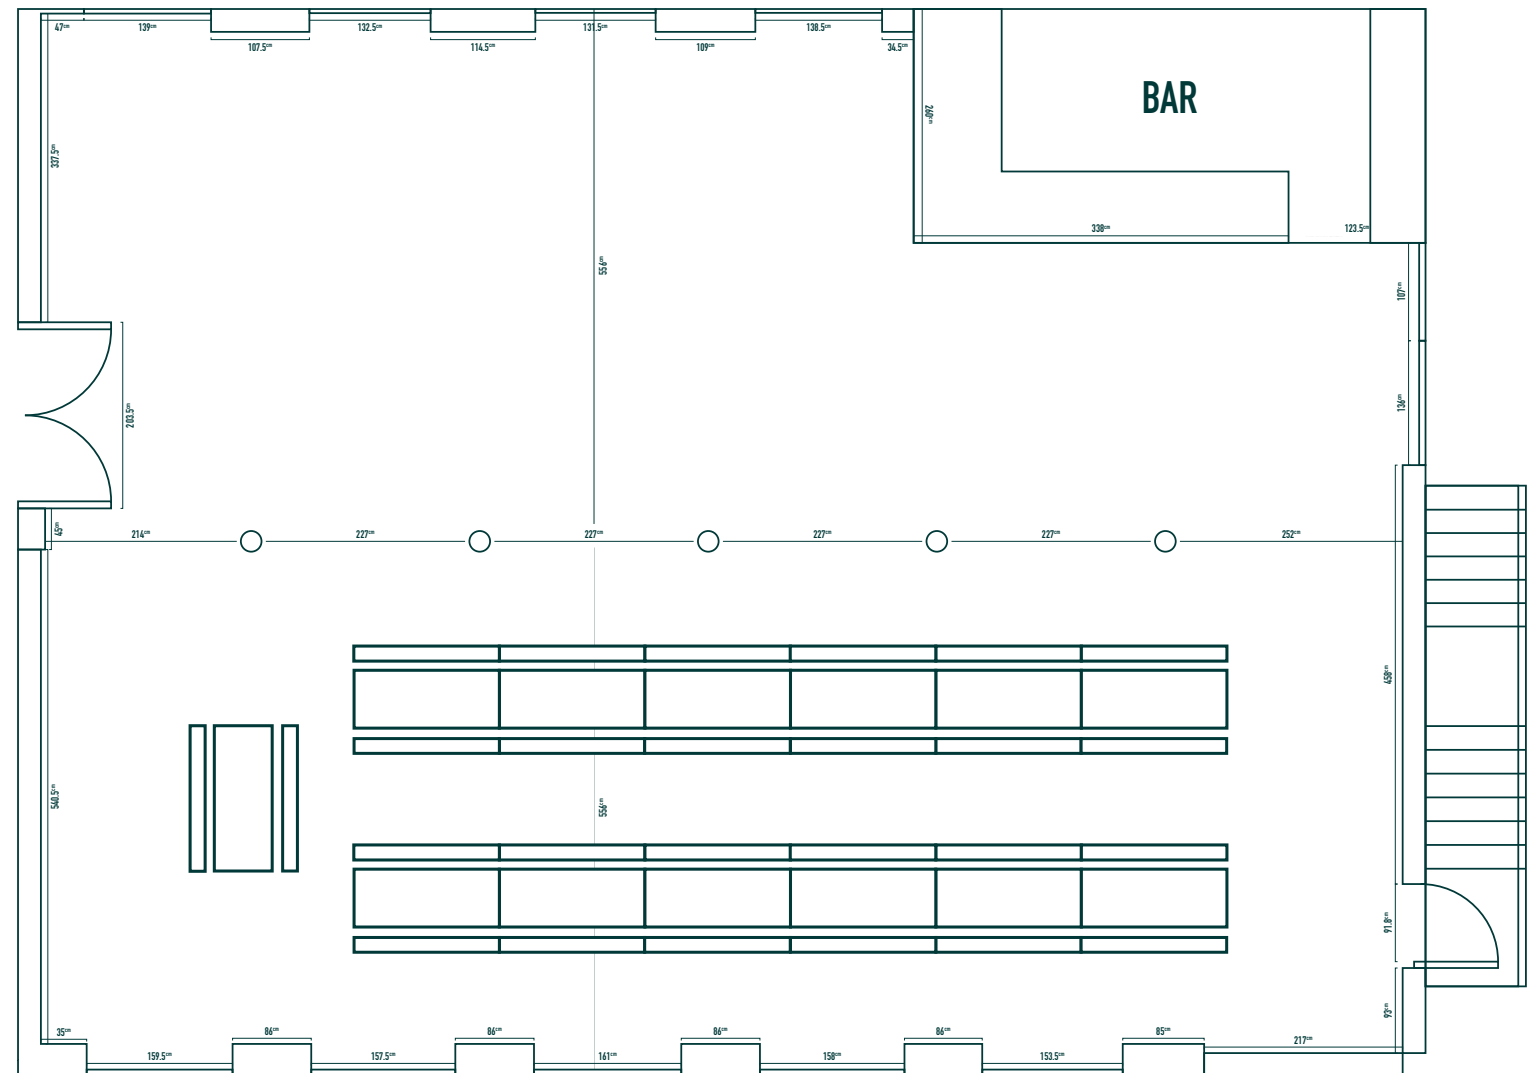

BANQUET TABLE LAYOUT THREE

SEATS
104

FLOOR TO WINDOWSILL	58.5CM
HEIGHT OF WINDOW	192.5CM
HEIGHT OF BAR	124.5CM
HEIGHT OF PILLAR	271CM
TABLE MEASUREMENTS	(W)78CM (L)197CM