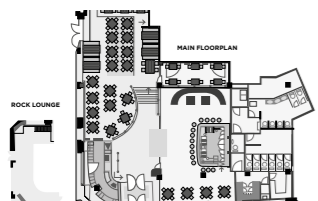

BOOKING INFORMATION

We are a full service event planning facility with state of the art audiovisual options available for all events. Catering, entertainment, and event merchandise can be customized to complement every event.

PRIVATE PARTIES • CORPORATE MEETINGS & EVENTS • COCKTAIL RECEPTIONS
MULTIPLE EVENT SPACES AVAILABLE FOR PARTIES UP TO 450 PEOPLE.