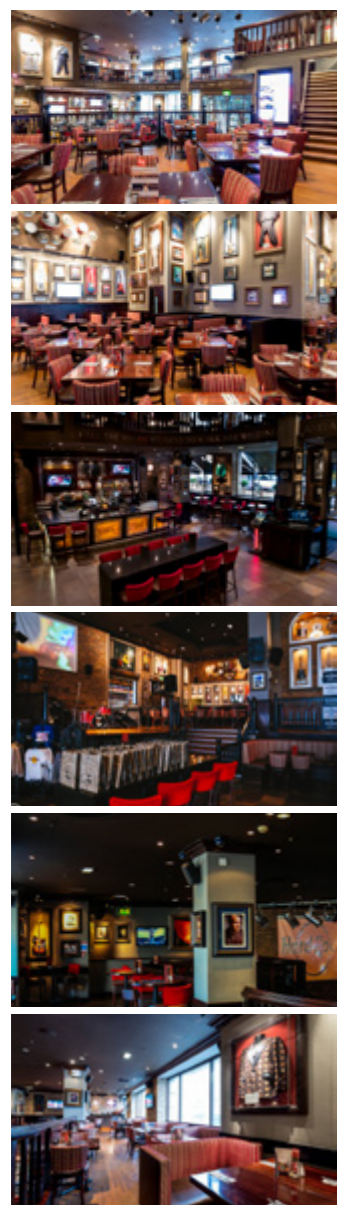

MANCHESTER

WEBSITE

FACEBOOK

MAP

EMAIL US

EXCHANGE SQUARE | MANCHESTER M4 2BS
+44-161-831-6700 | HARDROCKMEETINGS.COM
MANCHESTER_SALES@HARDROCK.COM

CAFE CAPACITY

ROOM	RECEPTION	CONFERENCE
ROCK LOUNGE	UP TO 40 PPL	500
ROCK BAR	UP TO 40 PPL	UP TO 40 PPL
ROCK TERRACE	UP TO 40 PPL	500
ROCK RESTAURANT	UP TO 40 PPL	UP TO 40 PPL
UP TO 40 PPL	UP TO 40 PPL	

1. **AUDIO VISUAL CAPABILITIES***
2. EQUIPMENT
   - VIDEO WALL DISPLAYS
   - FULL SCALE AV SYSTEM
   - VIDEO WALL DISPLAYS
   - FULL SCALE AV SYSTEM
   - VIDEO WALL DISPLAYS
   - FULL SCALE AV SYSTEM

FRONT COVER

BESPOKE EVENTS

HOLIDAY PARTY