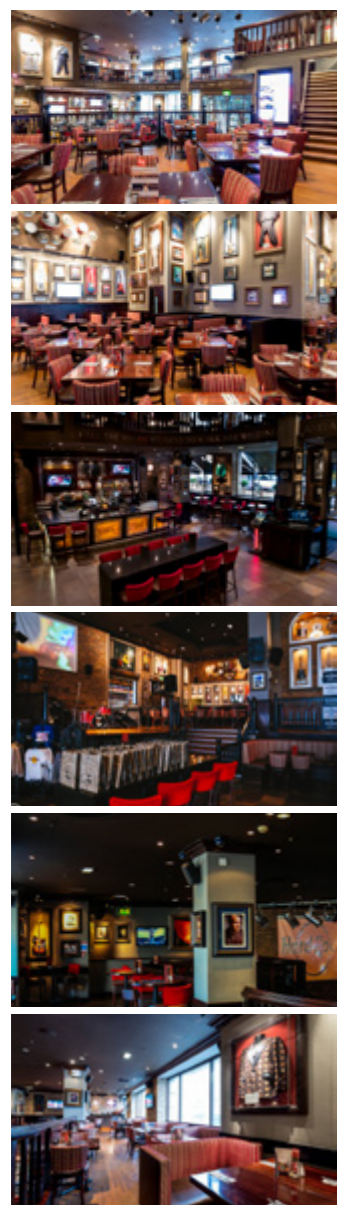

MANCHESTER

WEBSITE

FACEBOOK

MAP

EMAIL US

EXCHANGE SQUARE | MANCHESTER M4 2BS
+44-161-831-6700 | HARDROCKMEETINGS.COM
MANCHESTER_SALES@HARDROCK.COM

FRONT COVER

BESPOKE EVENTS

HOLIDAY PARTY