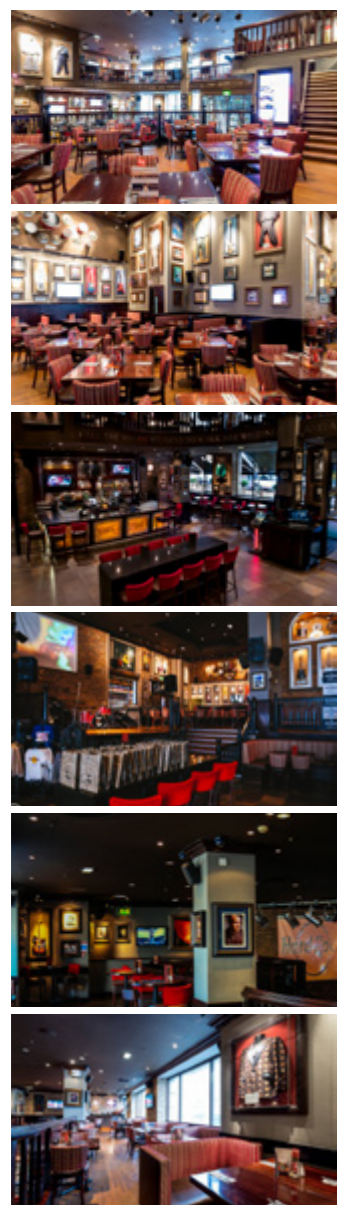

MANCHESTER

WEBSITE

FACEBOOK

MAP

EMAIL US

EXCHANGE SQUARE | MANCHESTER M4 2BS
+44-161-831-6700 | HARDROCKMEETINGS.COM
MANCHESTER_SALES@HARDROCK.COM

CAFE CAPACITY

ROOM	RECEPTION	CONFERENCE
ROCK LOUNGE	UP TO 40 PPL	N/A
ROCK DINING	UP TO 40 PPL	UP TO 10 PPL
ROCK BAR	UP TO 40 PPL	N/A
ROCK MEETING	UP TO 40 PPL	UP TO 10 PPL
ROCK LOUNGE	UP TO 40 PPL	UP TO 10 PPL

FRONT COVER   BESPOKE EVENTS   HOLIDAY PARTY