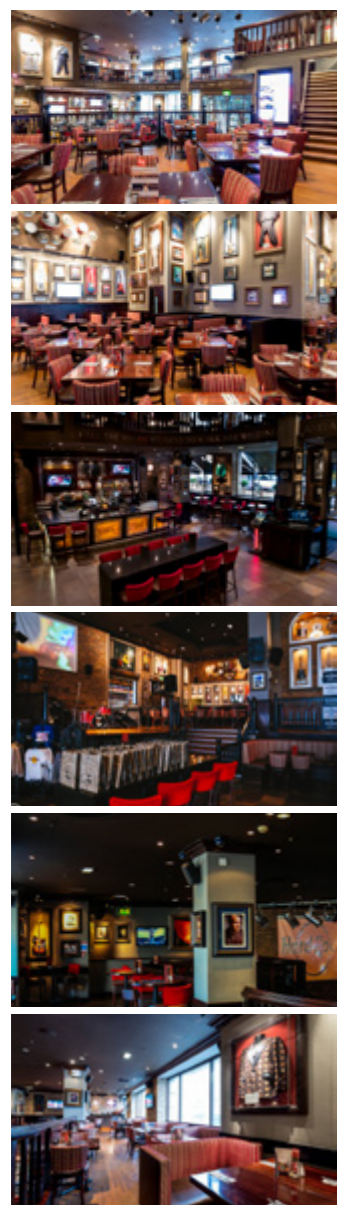

MANCHESTER

WEBSITE

FACEBOOK

MAP

EMAIL US

EXCHANGE SQUARE | MANCHESTER M4 2BS
+44-161-831-6700 | HARDROCKMEETINGS.COM
MANCHESTER_SALES@HARDROCK.COM

CAFE CAPACITY

AUDIO VISUAL CAPABILITIES*

BOOKING INFORMATION

FRONT COVER   BESPOKE EVENTS   HOLIDAY PARTY