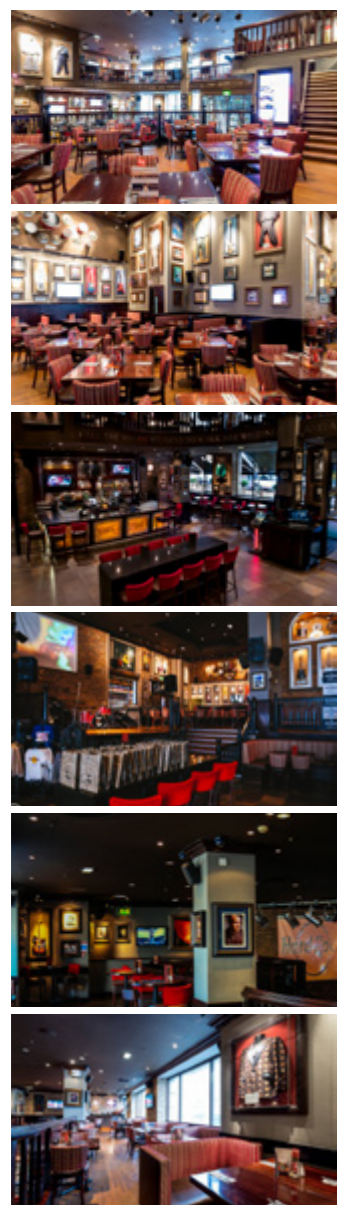

MANCHESTER

WEBSITE

FACEBOOK

MAP

EMAIL US

EXCHANGE SQUARE | MANCHESTER M4 2BS
+44-161-831-6700 | HARDROCKMEETINGS.COM
MANCHESTER_SALES@HARDROCK.COM

CAFE CAPACITY

SECT	RECEPTION	CONFERENCE
ROCK LOUNGE	UP TO 40 PPL	500
ROCK BAR	UP TO 40 PPL	UP TO 100 PPL
ROCK TERRACE	UP TO 40 PPL	500
ROCK BENCH	UP TO 40 PPL	UP TO 100 PPL