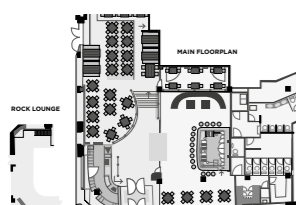

MANCHESTER

[WEBSITE](#)

[FACEBOOK](#)

[MAP](#)

[EMAIL US](#)

EXCHANGE SQUARE | MANCHESTER M4 2BS
+44-161-831-6700 | HARDROCKMEETINGS.COM
MANCHESTER_SALES@HARDROCK.COM

CAFE CAPACITY

AUDIO VISUAL CAPABILITIES*

BOOKING INFORMATION

ROCK LOUNGE

MAIN FLOORPLAN

[FRONT COVER](#)

[BESPOKE EVENTS](#)

[HOLIDAY PARTY](#)