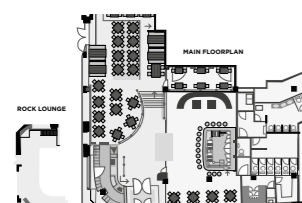

MANCHESTER

WEBSITE

FACEBOOK

MAP

EMAIL US

EXCHANGE SQUARE | MANCHESTER M4 2BS
+44-161-831-6700 | HARDROCKMEETINGS.COM
MANCHESTER_SALES@HARDROCK.COM

FRONT COVER

BESPOKE EVENTS

HOLIDAY PARTY