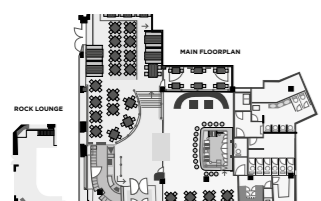

FRONT COVER

BESPOKE EVENTS

HOLIDAY PARTY