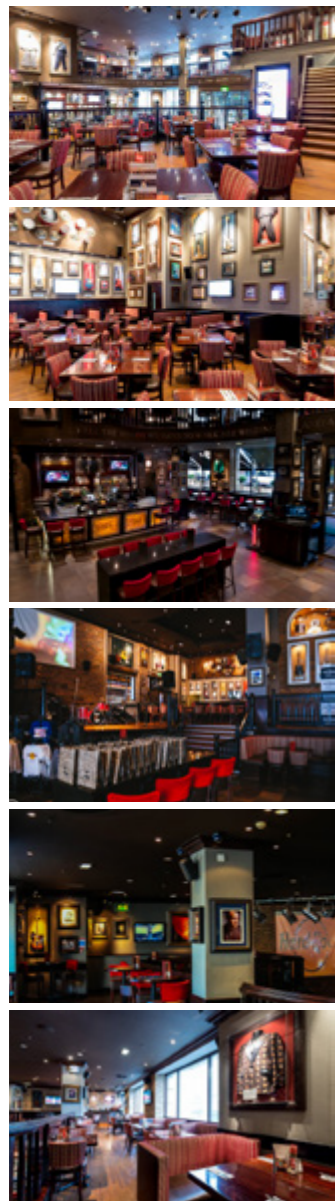

MANCHESTER

[WEBSITE](#)

[FACEBOOK](#)

[MAP](#)

[EMAIL US](#)

EXCHANGE SQUARE | MANCHESTER M4 2BS
+44-161-831-6700 | HARDROCKMEETINGS.COM
MANCHESTER_SALES@HARDROCK.COM

CAFE CAPACITY

AUDIO VISUAL CAPABILITIES*

BOOKING INFORMATION

ROCK LOUNGE