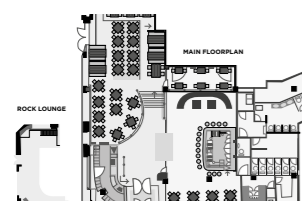

FRONT COVER   BESPOKE EVENTS   HOLIDAY PARTY