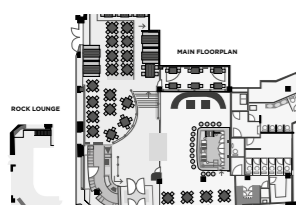

BOOKING INFORMATION

FRONT COVER

BESPOKE EVENTS

HOLIDAY PARTY