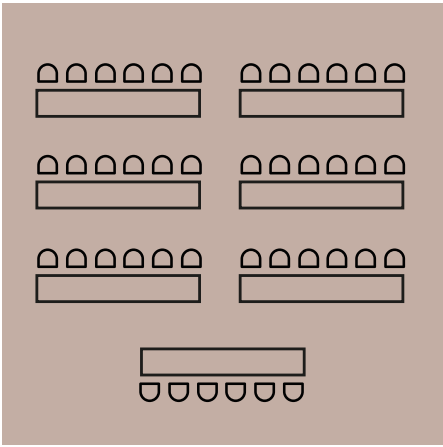

## The Lake Suite

**Traditional banqueting  
round tables floor plan**  
Maximum 120 Guests

**Cabaret**  
Maximum 70 Guests

**Traditional long,  
banquet-style  
tables floor plan**  
Maximum 100 guests

**U Shape**  
Maximum 60 guests